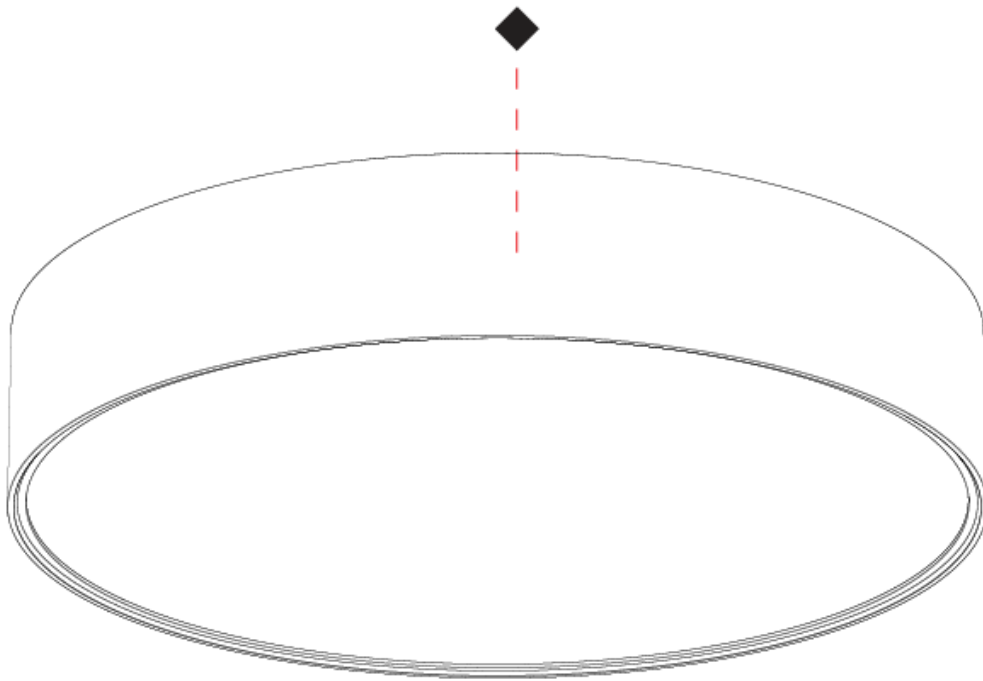

A3D405-

PROJECT

TYPE

SPECIFIER

QUANTITY

DATE