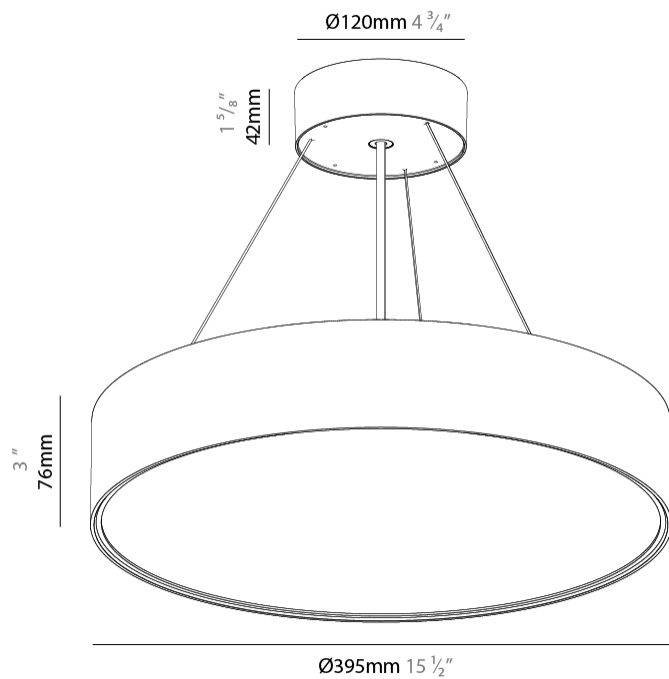

GENERAL

Series: Sign EVO
Partner: Prolicht
Division: Architectural
Installation: Suspension
Product Type: Pendant
Mounting Location: Ceiling
Light Distribution: Direct

PHYSICAL

Shape: Round
Diameter (mm): 395
Diameter (in): 15 1/2
Height (mm): 82
Height (in): 3 1/4
Weight (kg): 4.2
Diffuser: PMMA - Opal / Microprism / Clear Microprism
Fixture Finish: SSR / BKV / CWI / CRY / HAB / UFT / ITA / RUA / FTG / MYG / LOD / PUS / FRO / FUP / KIA / POP / BLS / SPG / MEY / GOH / CHC / COM / ABZ / JAG / OBR / MOS / ROR
Fixture Material: PMMA / Extruded Aluminum / Steel
Cable Details: 2000mm or 6000mm Transparent Cable

ELECTRICAL

Lamp Type: LED (Zhaga Standard)
Input Wattage (W): 26.5
Total Output Wattage (W): 22.7
Dimming: Tri-Mode (Non-Dimming and Phase Dimming (120Vac only) and 0-10V Dimming)
Driver Included: Yes
Driver Location: Integrated
Driver Type: Constant Current - Integral
Driver Class: Class 2
Input Voltage (V): 120
Constant Current (mA): 700mA
Upon Request: MATTER Dimming / DALI Dimming (Remote)

LED

Color Temperature (°K): 2700 / 3000 / 3500 / 4000
Max. Delivered Lumen (lm): Max 4071
Nominal Lumen (lm): Max 4704
CRI: >90 CRI
Lamp Life (hrs): 50000

OPTICAL

RATINGS AND CERTIFICATIONS

Certified By: Certified for North American Standards
IP rating: IP40